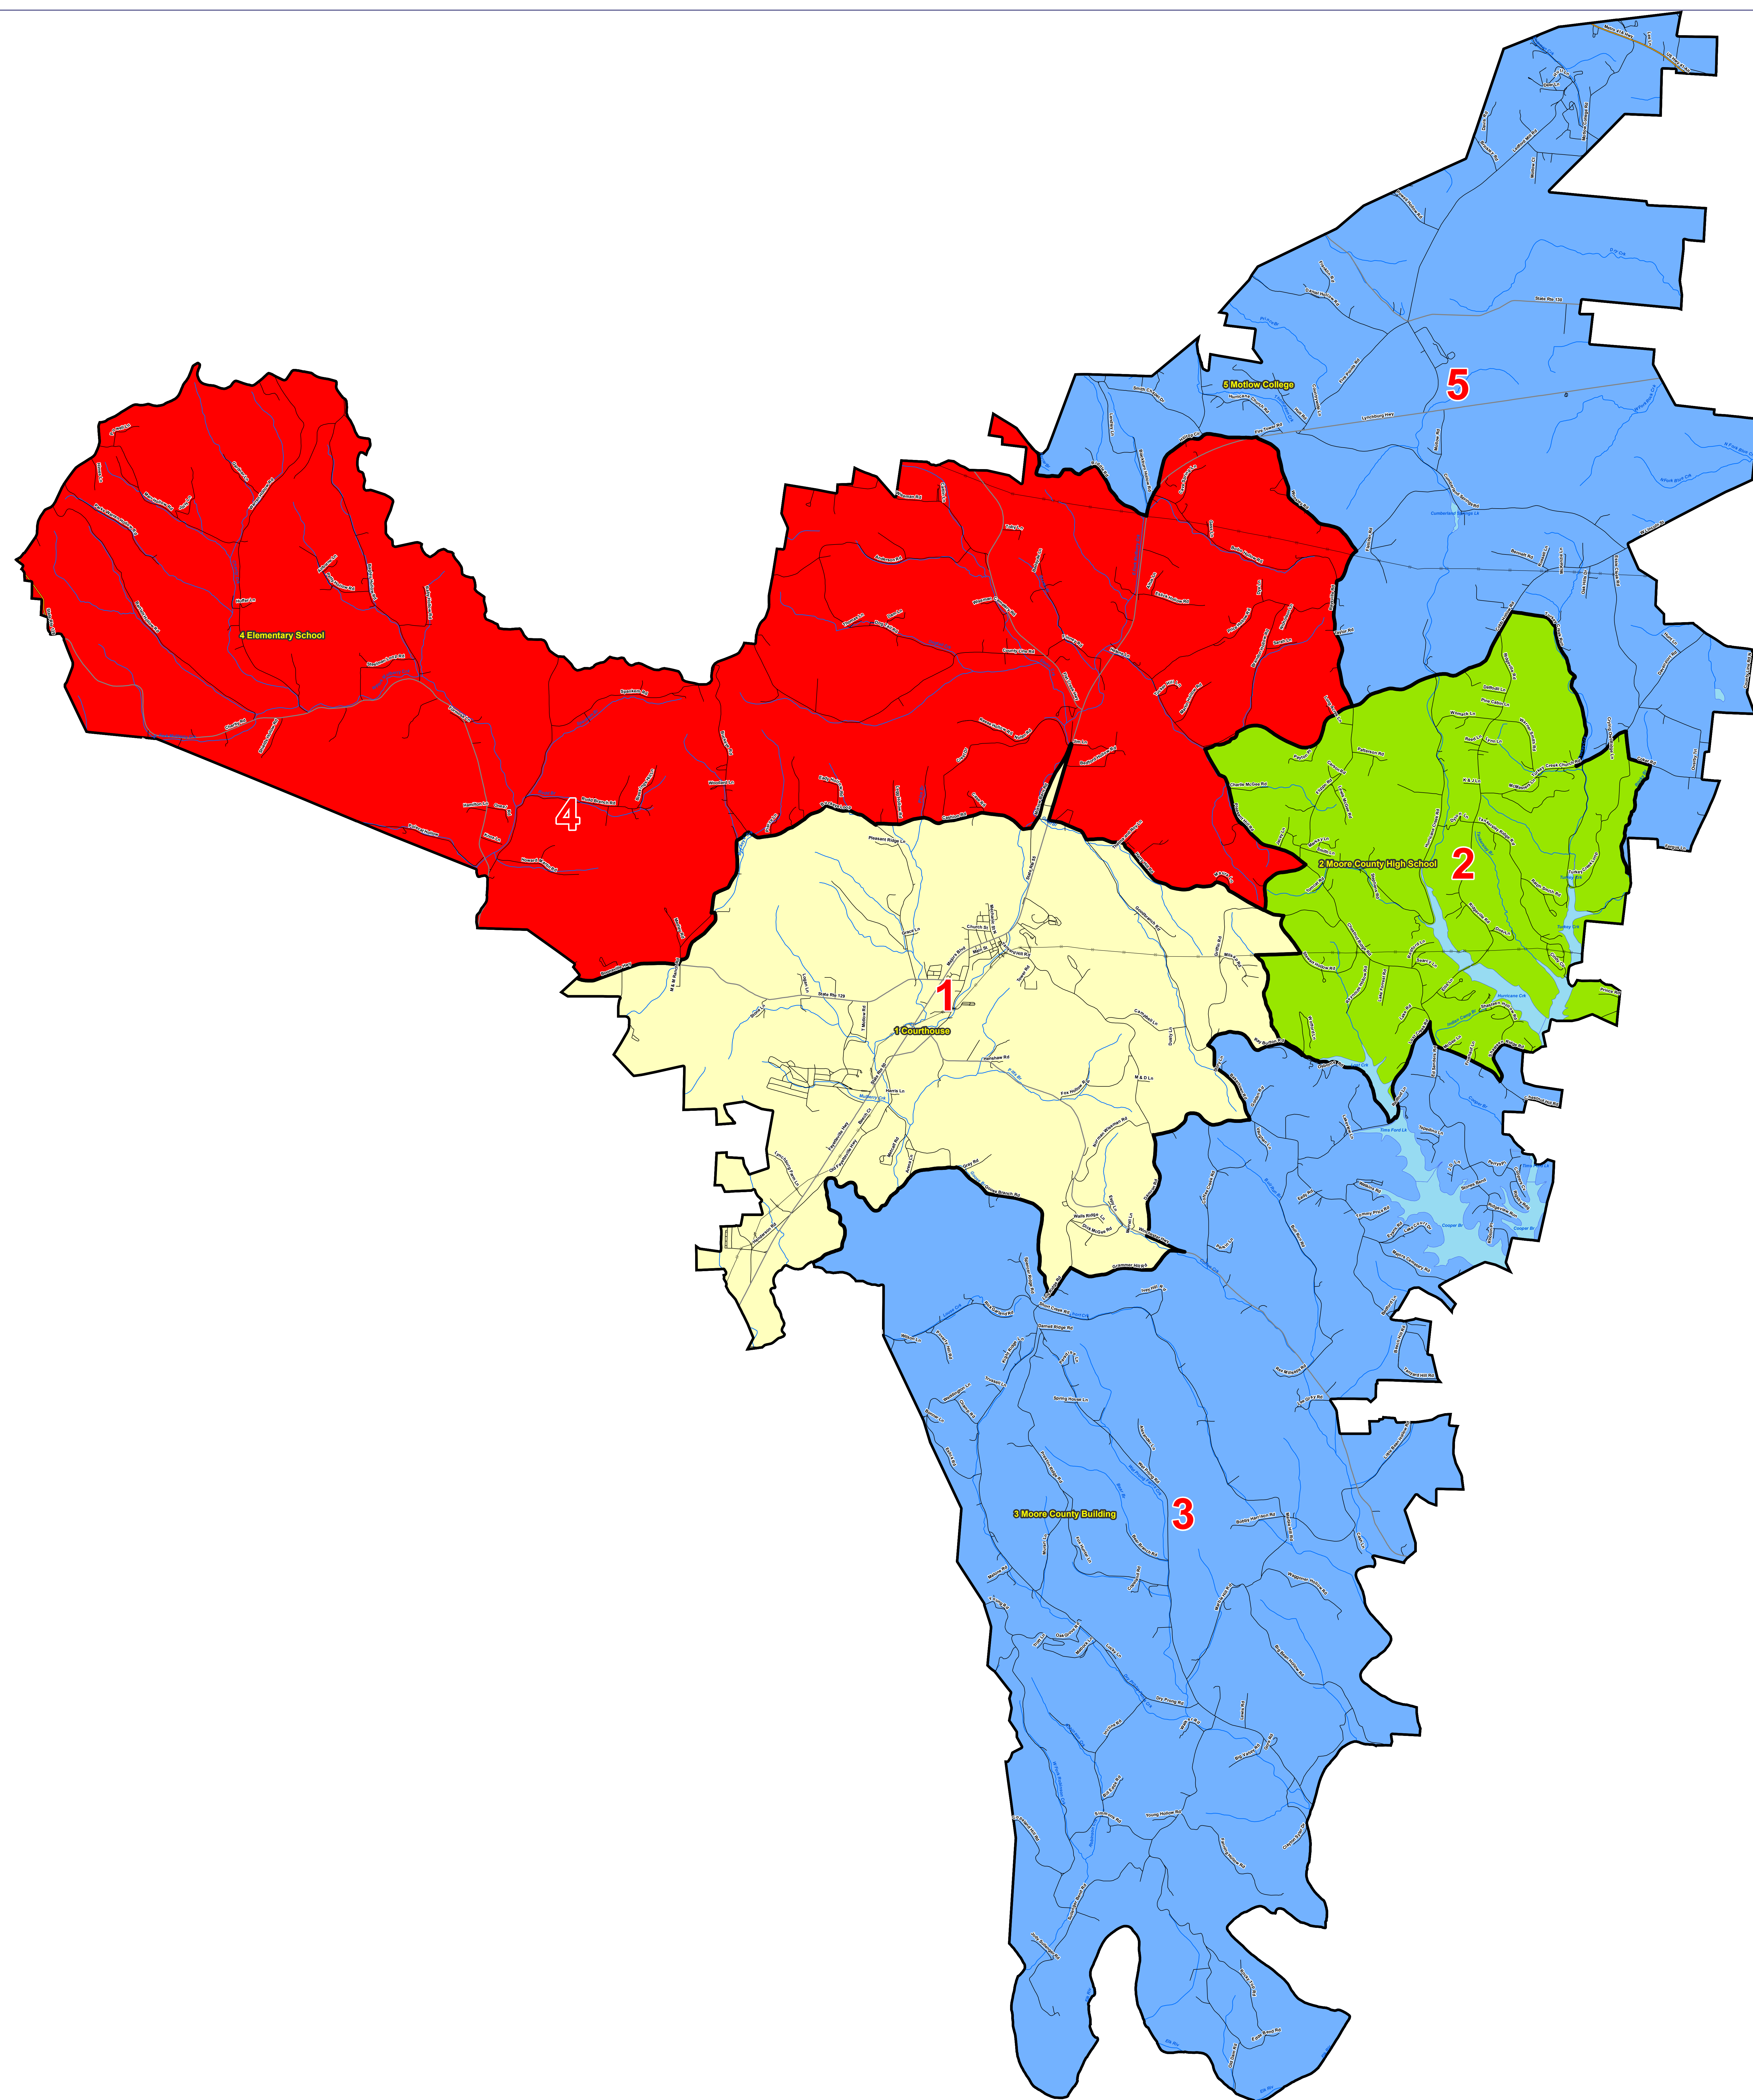

# Moore County

## Current County Commission Districts and Voting Precincts

- Voting Precincts
- Interstates
- U.S. Highway
- State Highway
- Local Roads
- Railroads
- Creeks / Stream
- Powerline
- Lakes / Rivers

Cordell Hull Building  
425 Rep. John Lewis Way N | Nashville, Tennessee 37243-1402  
P: 615.401.7773 | F: 615.532.5279

*Precincts may change after the publication of this map.  
Contact the Division of Property Assessments at 615.401.7773  
or visit <https://incot.co/redistrictingmaps>  
for current information.*

Created on: 3/1/2023